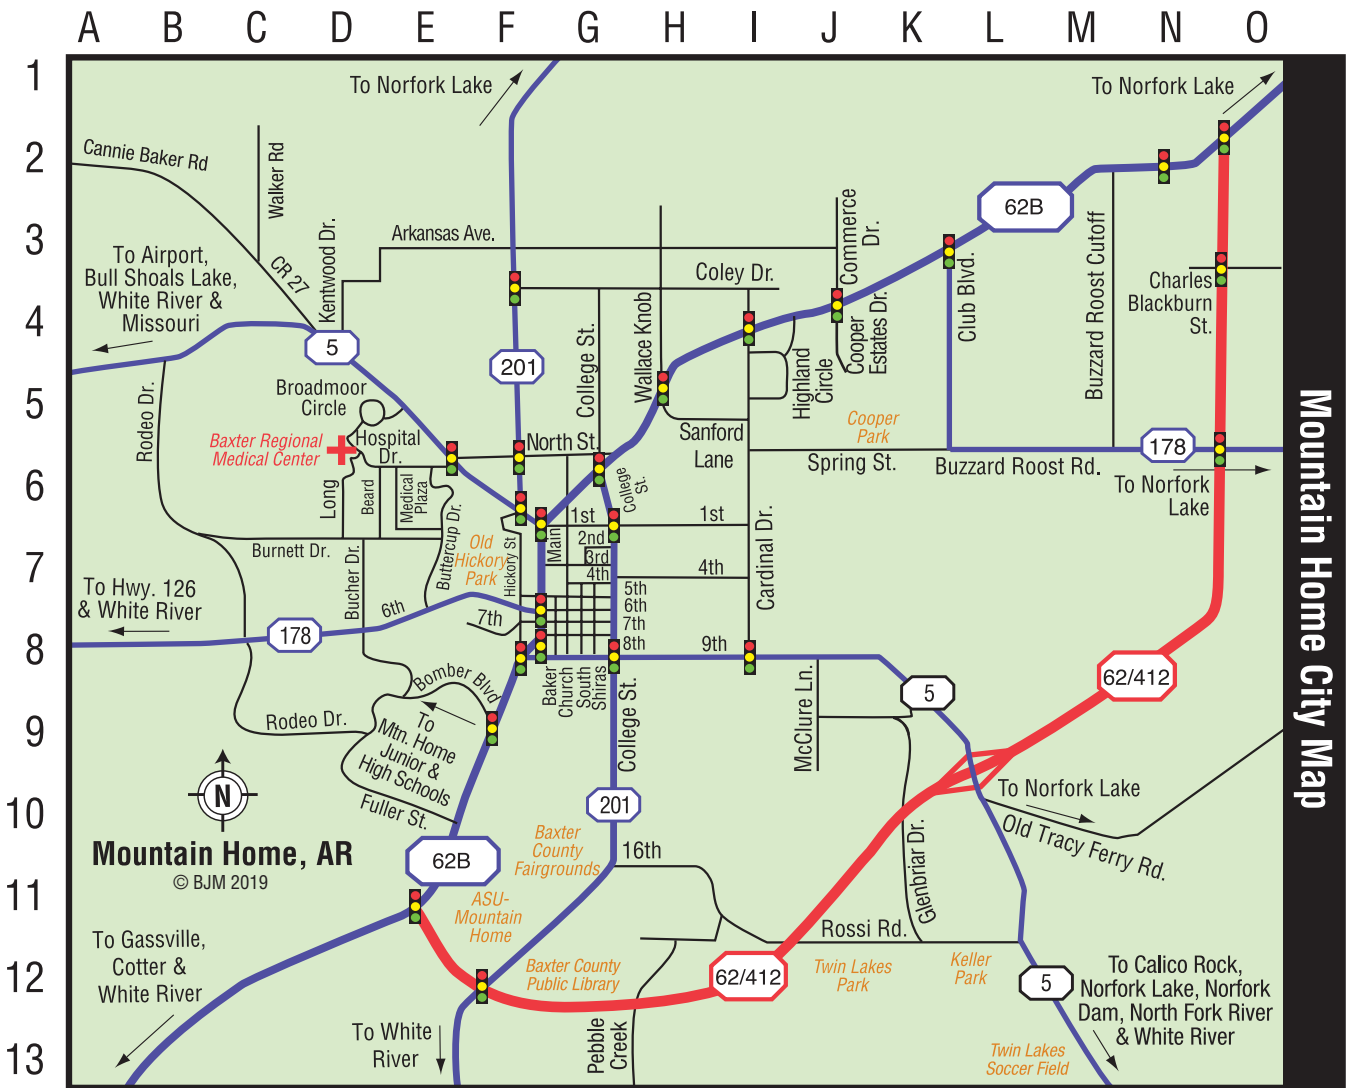

How To Use The Maps: Ads in this brochure feature a map location, such as "Map J-3." Single-digit letters (Map J-3) indicate the business is on the City Map above. Double-digit letters (Map JJ-3) indicate the business is on the Regional Map.

CENTURY 21
LeMac Realty

FREE AREA MAPS

2 Mountain Home Locations - Next to Walmart & Hwy 62 across from McDonald's
Or visit our Missouri office: 5957 US Hwy. 160, Theodosia, MO

Independently Owned / Operated
Licensed in Arkansas & Missouri

800.238.1341 | Century21LeMac.com

Recognized...Respected...Recommended

Map N-2
& J-4